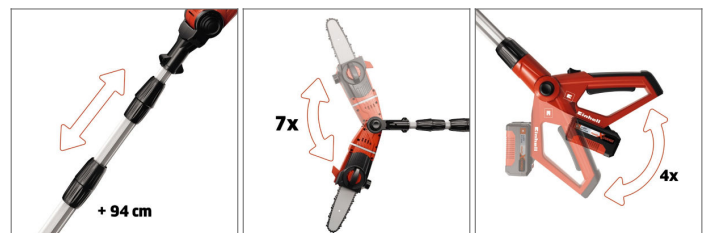

Einhell

EXPERT Plus

GE-LC 18 LI T- Solo

CI Pole-Mounted Powered Pruner

Art.-No.: 3410810

Ident-No.: 11014

The cordless pole pruner GE-LC 18 Li T is a powerful device which makes it possible to cut branches aloft effortlessly and independently from the power supply from the ground. Thereby, the metal gearbox provides a long duration, and the OREGON-quality blade and the OREGON-chain care for clean cutting results. By means of its various setting options, the pole pruner can be adjusted to each working situation. The automatic chain lubrication and the chain exchange without tools allow a simple handling. Battery and charger are not included in delivery.

Features

- 90° pivotable attachment for effortless horizontal cuts
- Motor head tiltable by 7 settings
- Main handle tiltable by 4 settings
- Continuously adjustable telescopic aluminium handle (880-1820 mm)
- Additional adjustable handle with quick fastener
- OREGON quality blade and chain
- Toolless chain tensioning and chain change
- Metal gearing for a long life
- Oil tank for automatic chain lubrication
- Claw stop
- Chain catch bolt
- Carrying belt

Technical Data

- | | |
|---------------------------|--------------|
| • Sword length | 200 mm |
| • Cutting length | 170 mm |
| • Cutting speed | 3.76 m/s |
| • Capacity of oil tank | 125 mL |
| • Length of telescope bar | 183 - 277 cm |