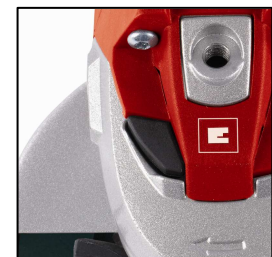

Einhell

EXPERT

TE-AG 115 Angle Grinder

Art.-No. 44.308.50

Features

- Spindle lock (1)
- Additional handle with softgrip (3)
- Disc protection with quick adjustment (4)
- Flat metal gear head (5)
- Additional handle, mountable in 3 positions
- Delivery without disc
- Cabel clip

Standard accessory

- Flange key stored in additional handle (2)

Technical Data

- Mains: 230 V ~ 50 Hz
- Power: 720 Watt
- Speed: 11,000 min⁻¹
- Disc Ø: 115 mm
- Cable length: 3.0 m
- Product weight: 2.1 kg

Logistic Data

- Net weight: 2.1 kg
- Gross weight: 2.4 kg
- Packing dimensions: 325 x 125 x 130 mm
- Bar code: 4006825 577211
- Sales Unit: 6 pcs

As special accessory available:

**Dia.-disc set 115 mm,
3 pcs**
Einhell Grey